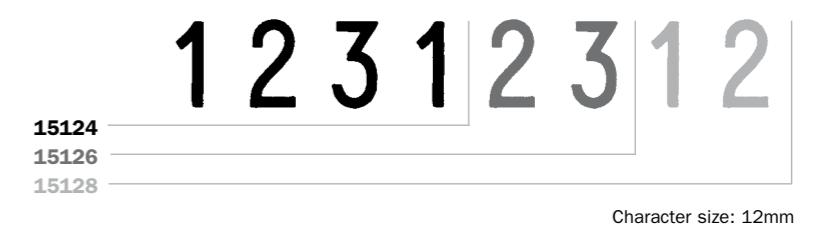

> Metal frame

Packaging

1000.
1010.
1020

TRODAT CLASSIC BAND NUMBERERS

NUMBERERS

Standard version: 4, 6, 8, 10 and 12 bands. You may customise your numberer with letter bands (A-M and N-Z) and/or with special bands (letters, numbers or symbols as required)