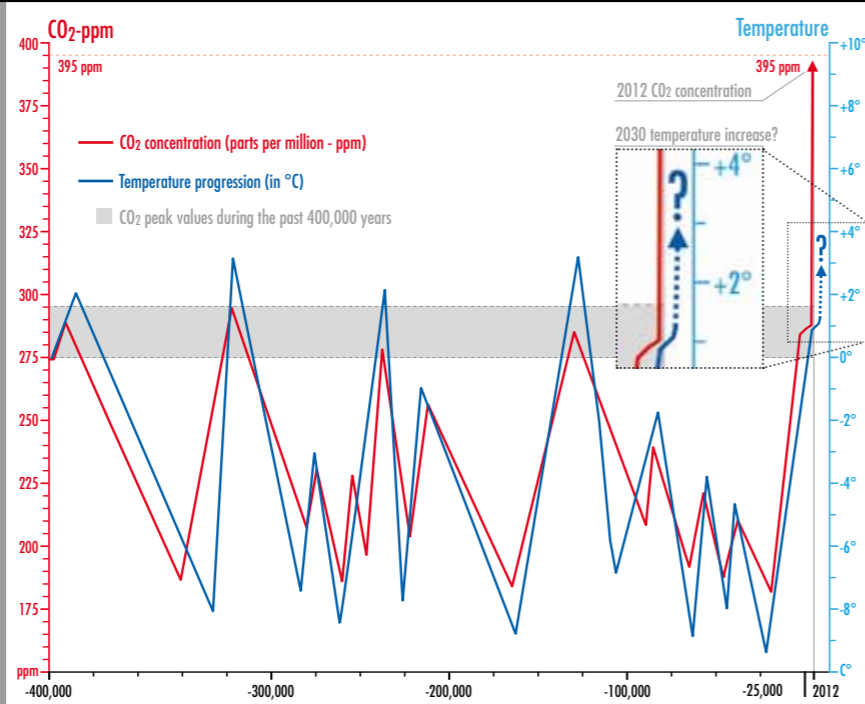

Climate researchers predict

that global warming of +2 °C will be reached even at a 450 ppm CO₂ concentration.

This mark could be reached as early as the year 2030 at the current constant average increase of 2-3 ppm per year. It would thus severely impact our children and grandchildren as early as the second half of this century! There have always been temperature fluctuations on earth, but they had cycles of tens of thousands of years. Fluctuations of more than +2 °C have appeared very rarely in Earth's history, but most significantly never 'in an instant', as in the last 200 years since the beginning of the industrial age. This development is so dramatic because the temperature on our planet demonstrably follows CO₂ concentration, i.e. if CO₂ concentration in the atmosphere increases, then the earth's temperature also rises.