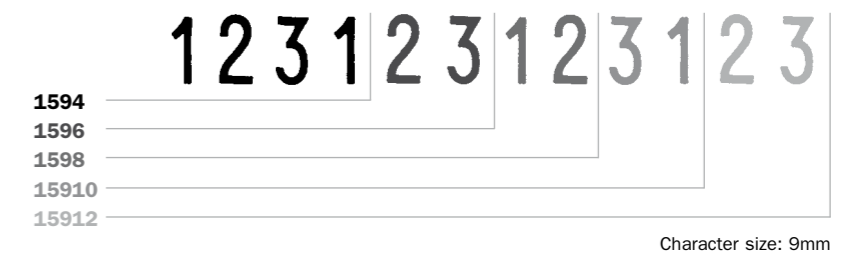

> Metal frame

Packaging

1000.
1010.
1020

TRODAT CLASSIC BAND NUMBERERS

NUMBERERS

Standard version: 4, 6, 8, 10 and 12 bands. You may customise your numberer with letter bands (A-M and N-Z) and/or with special bands (letters, numbers or symbols as required)