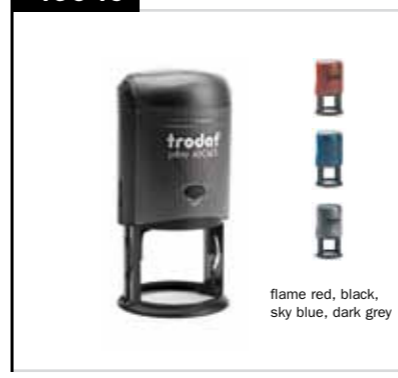

46030 - Max. text plate size: Ø 30mm

46040 - Max. text plate size: Ø 40mm

Multi Color Impression

Ink cartridge

1-colour 6/46030
1-colour 6/46040

Packaging

46045

V-TWIN POWER PARTS