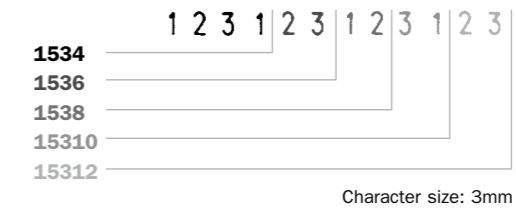

> Metal frame

Packaging

1000.
1010.
1020

TRODAT CLASSIC BAND NUMBERERS

NUMBERERS

Standard version: 4, 6, 8, 10 and 12 bands. You may customise your numberer with letter bands (A-M and N-Z) and/or with special bands (letters, numbers or symbols as required)