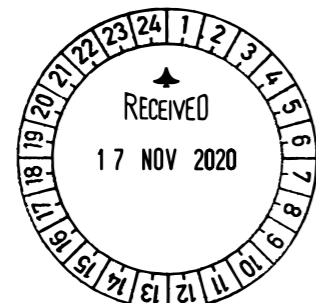

Packaging

46130, 46140, 46145

Max. text plate size: Ø 30mm
Date size: 3mm

Max. text plate size:
Ø 40mm
Date size: 3mm

Max. text plate size:
Ø 45mm
Date size: 3mm

Ink cartridge

Packaging

46140/U24/L