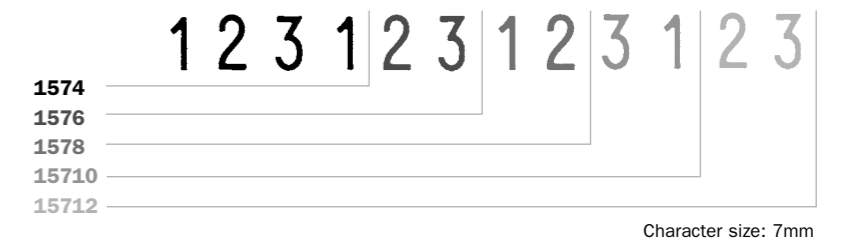

> Metal frame

Packaging

1000.
1010.
1020

TRODAT CLASSIC BAND NUMBERERS

NUMBERERS

Standard version: 4, 6, 8, 10 and 12 bands. You may customise your numberer with letter bands (A-M and N-Z) and/or with special bands (letters, numbers or symbols as required)