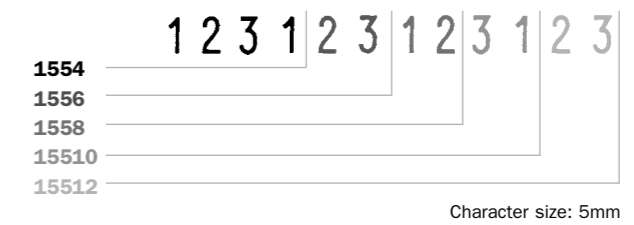

> Metal frame

Packaging

1000.
1010.
1020

TRODAT CLASSIC BAND NUMBERERS

NUMBERERS

Standard version: 4, 6, 8, 10 and 12 bands. You may customise your numberer with letter bands (A-M and N-Z) and/or with special bands (letters, numbers or symbols as required)